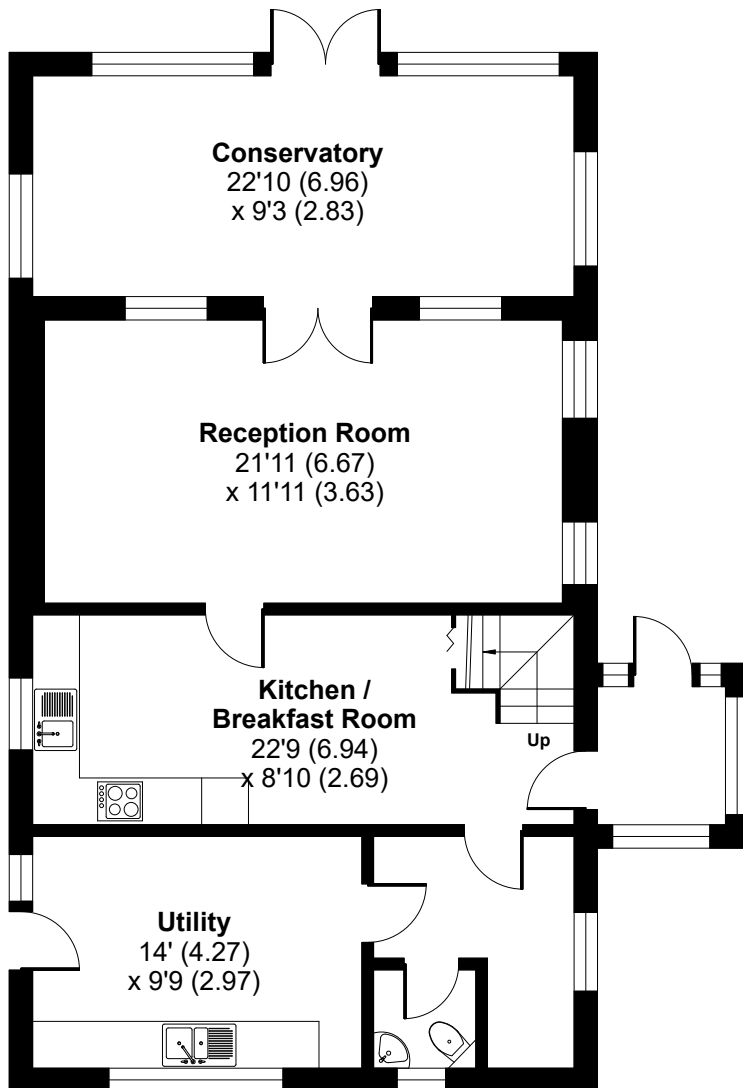

Cocksbrook Cottage, Hereford, HR2

Approximate Area = 1457 sq ft / 135.3 sq m

Garage = 1125 sq ft / 104.5 sq m

Total = 2582 sq ft / 239.8 sq m

For identification only - Not to scale

GROUND FLOOR

FIRST FLOOR